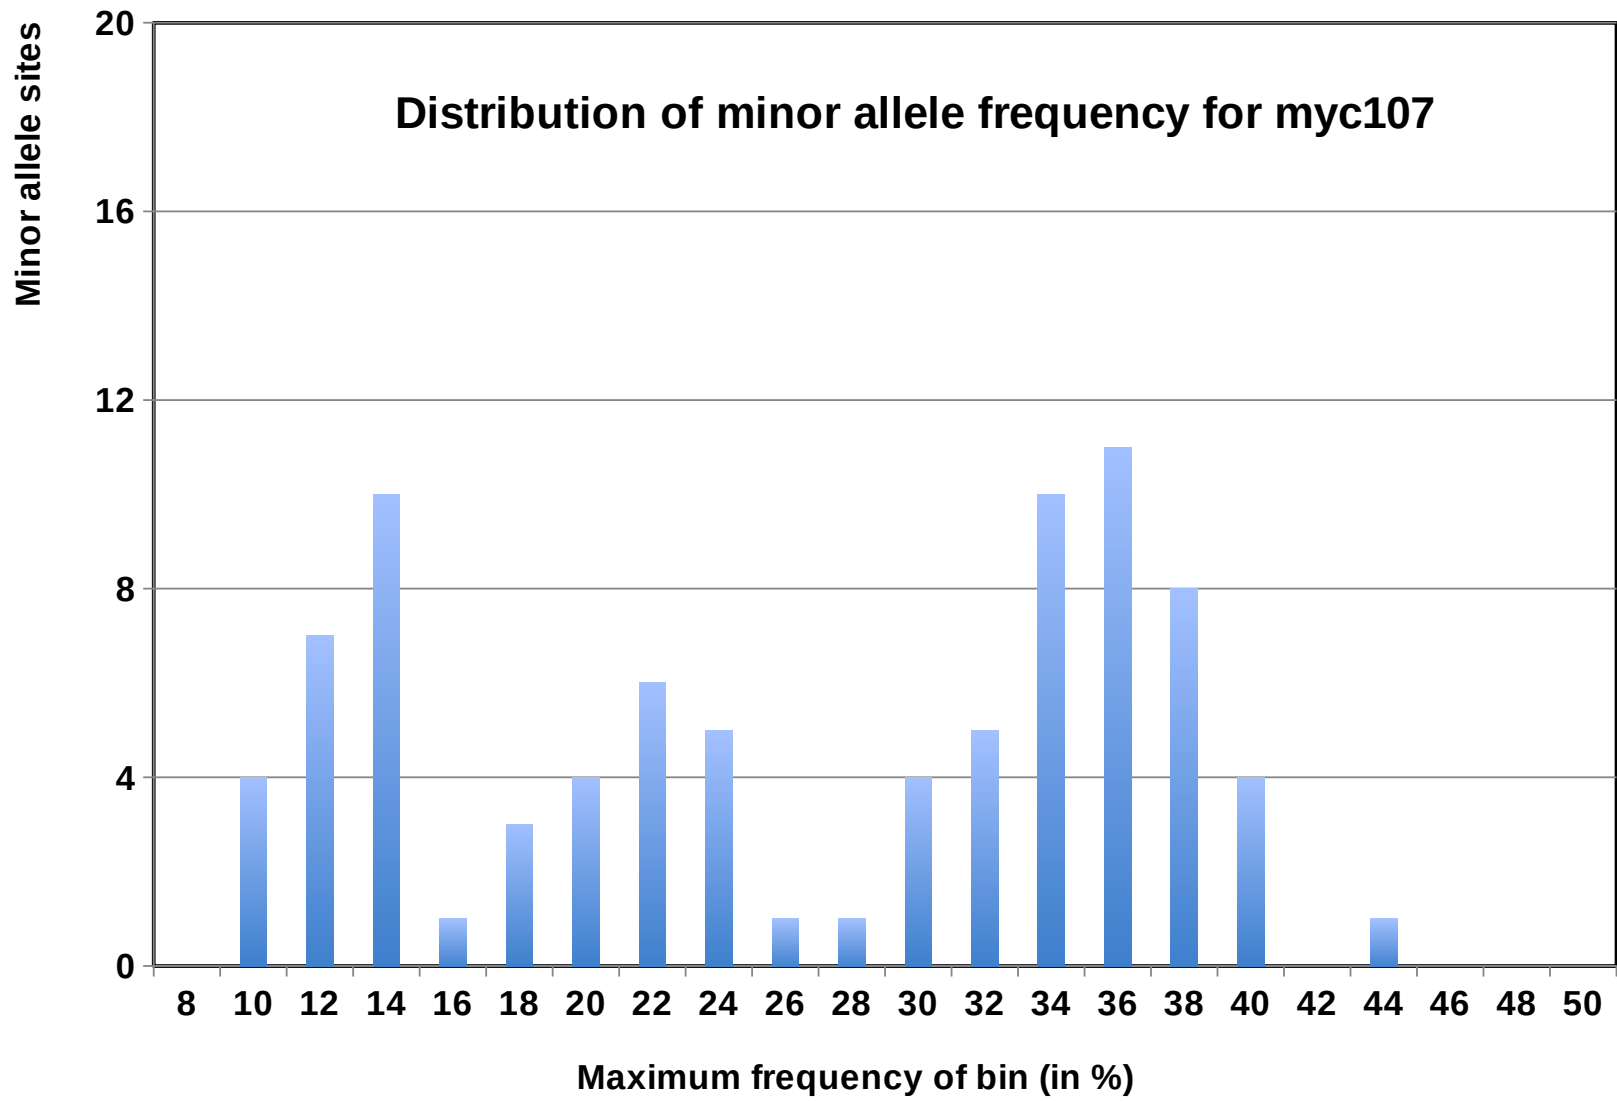

**Inclusive
mimumum
frequency of bin (%) Cumulative
distribution Frequency
distribution**

8	0	0
10	4	4
12	11	7
14	21	10
16	22	1
18	25	3
20	29	4
22	35	6
24	40	5
26	41	1
28	42	1
30	46	4
32	51	5
34	61	10
36	72	11
38	80	8
40	84	4
42	84	0
44	85	1
46	85	0
48	85	0
50	85	0